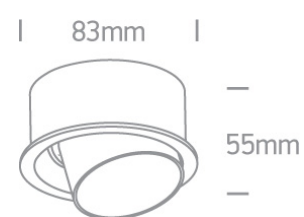

03 Recessed Spots Adjustable > The Dark Light Tube Range

11105D8/W

Dark Light Tube Range Recessed Round adjustable MR16 spot with GU10 lampholder.

Complies with standard EN60598-1 and any other specific standards.

Downloads

Dimensions

Gallery

Physical Specification

Item Group	03 Recessed Spots Adjustable
Family	The Dark Light Tube Range
Order Code	11105D8/W
Colour	White
Material	Aluminium
Shape	Circular
Height	55mm

Diameter	83mm
Cutout Hole Diameter	76mm
Recessed Ceiling	Yes
Depth Required	130mm
Indoor	Yes
Adjustable	1 Direction

Electrical Characteristics

Gear	No
Fitting + Driver	
Input Voltage	100-240V
50 Hz	Yes
60 Hz	Yes
Safety Class	
Power(Watts)	50W
IP Rating	IP20
Light Source	Replaceable lamp
Lamp Holder	GU10
Number of Lamps	1
Dimmable	N/A
Cable Length	15cm
F Mark	

Illumination Data

Illumination Diagram	
Dark Light	Yes

Packing Info

Box Length	8,5cm
------------	-------

Box Width	8,5cm
Box Height	8,5cm
Box Weight	0,198kg
Pcs/Carton	60
Barcode	5291889049326
HS Code	9405409900