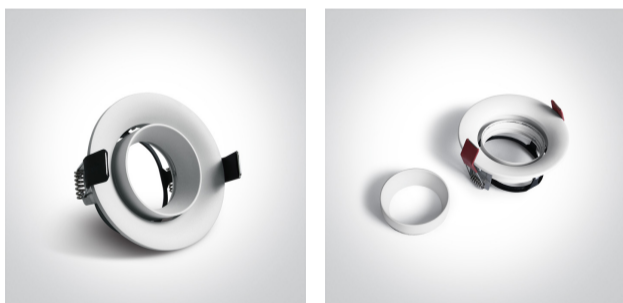

03 Recessed Spots Adjustable > The Dark Light Tube Range

11105D6/W

Dark Light Tube Range Recessed Round adjustable MR16 spot with GU10 lampholder.

Complies with standard EN60598-1 and any other specific standards.

Downloads

Dimensions

Gallery

Physical Specification

Item Group	03 Recessed Spots Adjustable
Family	The Dark Light Tube Range
Order Code	11105D6/W
Colour	White
Material	Aluminium
Shape	Circular
Height	41mm

Diameter	90mm
Cutout Hole Diameter	75mm
Recessed Ceiling	Yes
Depth Required	130mm
Indoor	Yes
Adjustable	2 Directions

Electrical Characteristics

Gear	No
Fitting + Driver	
Input Voltage	100-240V
50 Hz	Yes
60 Hz	Yes
Safety Class	
Power(Watts)	50W
IP Rating	IP20
Light Source	Replaceable lamp
Lamp Holder	GU10
Number of Lamps	1
Dimmable	N/A
Cable Length	15cm
F Mark	