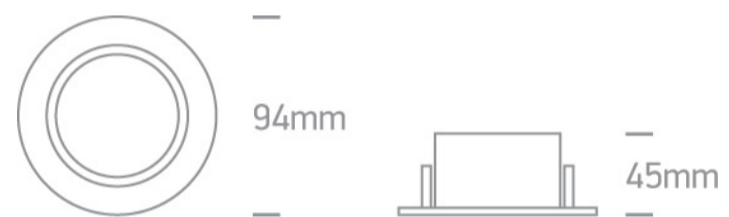

## 11105CD/MC

Recessed adjustable MR16 spot with GU5.3 lampholder.

Complies with standard EN60598-1 and any other specific standards

### Dimensions

### Physical Specification

Item Group	03 Recessed Spots Adjustable
Family	The Lock Ring Dark Light
Order Code	11105CD/MC
Colour	Brushed Chrome
Material	Die Cast
Shape	Circular
Height	45mm

Diameter	94mm
Cutout Hole Diameter	85mm
Recessed Ceiling	Yes
Depth Required	100mm
Indoor	Yes
Adjustable	1 Direction