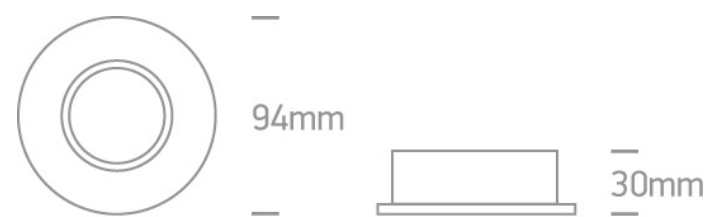

03 Recessed Spots Adjustable > The Lock Ring Range

11105C/W

Recessed adjustable MR16 spot with GU5.3 lampholder.

Complies with standard EN60598-1 and any other specific standards.

Downloads

Dimensions

Physical Specification

Item Group	03 Recessed Spots Adjustable
Family	The Lock Ring Range
Order Code	11105C/W
Colour	White
Material	Die Cast
Shape	Circular
Height	30mm
Diameter	94mm
Cutout Hole Diameter	82mm
Recessed Ceiling	Yes
Depth Required	60mm
Indoor	Yes