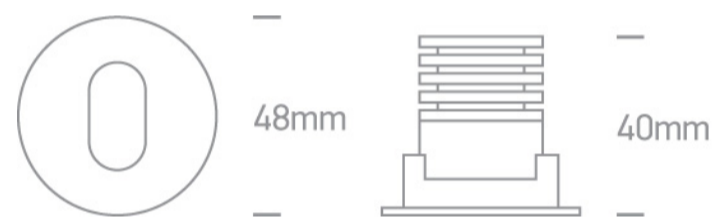

04 Recessed Spots Adjustable LED>The Dark Light Range

11103E/W/W

3W LED Dark Light Recessed adjustable spot, IP20.

Requires 350mA driver.

Complies with standard EN60598-1 and any other specific standards.

Downloads

Dimensions

Gallery

Must be ordered separately

89004

Physical Specification

Item Group	04 Recessed Spots Adjustable LED
Family	The Dark Light Range
Order Code	11103E/W/W
Colour	White
Material	Aluminium
Shape	Circular
Height	40mm
Diameter	48mm
Cutout Hole Diameter	40mm
Recessed Ceiling	Yes
Depth Required	60mm
Indoor	Yes
Adjustable	1 Direction

Electrical Characteristics

Fitting

Input Type	Constant Current
Input Current	350mA
Safety Class	
Power(Watts)	3W
IP Rating	IP20
Light Source	LED built in
LED Number	1
Cable Length	40cm
F Mark	

Illumination Data

Colour Temperature	3000K
--------------------	-------

Lumen Output	250lm
Light Efficiency	83,33lm/W
CRI	90
Beam Angle	24°
Illumination Diagram	
Dark Light	Yes

Packing Info

Box Length	6,5cm
Box Width	6,5cm
Box Height	6,5cm
Box Weight	0,082Kg
Pcs/Carton	100
Barcode	5291889052838
HS Code	9405409900