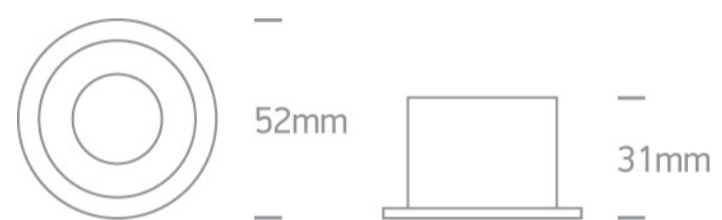

04 Recessed Spots Adjustable LED>The COB Dark Light Range

11103BD/W/W

3W LED Dark Light Recessed adjustable spot, IP20.

Requires 350mA driver.

Complies with standard EN60598-1 and any other specific standards.

Downloads

Dimensions

Gallery

Must be ordered separately

89004

Physical Specification

Item Group	04 Recessed Spots Adjustable LED
Family	The COB Dark Light Range
Order Code	11103BD/W/W
Colour	White
Material	Aluminium
Shape	Circular
Height	31mm
Diameter	52mm
Cutout Hole Diameter	44mm
Recessed Ceiling	Yes
Depth Required	50mm
Indoor	Yes
Adjustable	1 Direction

Electrical Characteristics

Fitting

Input Type	Constant Current
Input Current	350mA
Safety Class	
Power(Watts)	3W
IP Rating	IP20
Light Source	LED built in
LED Type	COB
LED Brand	Luminus
LED Number	1
Cable Length	40cm
F Mark	

Illumination Data

Colour Temperature	3000K
Lumen Output	220lm
Light Efficiency	73,33lm/W
CRI	90
Beam Angle	36°
Illumination Diagram	
Dark Light	Yes

Packing Info

Box Length	6,5cm
Box Width	6,5cm
Box Height	4,5cm
Box Weight	0,082Kg
Pcs/Carton	100
Barcode	5291889049319
HS Code	9405409900