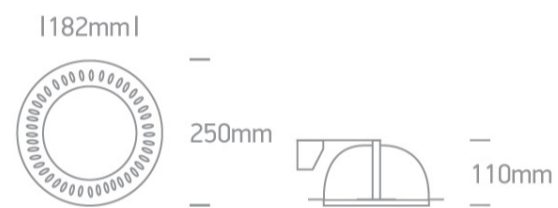

## 10220T

Recessed Trimless downlight with 2xE27 lampholders.

Complies with standard EN60598-1 and any other specific standards.

### Dimensions

### Physical Specification

Item Group	05 Downlights Fixed
Family	E27 Trimless Downlights
Order Code	10220T
Colour	White
Material	Die Cast
Shape	Circular
Height	110mm

Diameter	250mm
Cutout Hole Diameter	203mm
Recessed Ceiling	Yes
Depth Required	140mm
Indoor	Yes
Adjustable	No