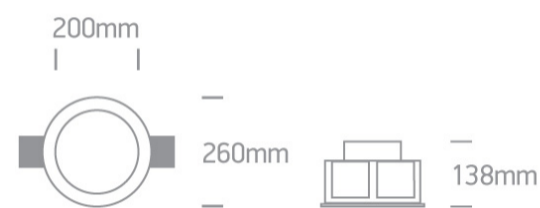

05 Downlights Fixed > E27 Trimless Downlights

10220GT1

Recessed Gypsum Trimless downlight with 2xE27 lampholders.

Complies with standard EN60598-1 and any other specific standards.

Downloads

Dimensions

Gallery

Physical Specification

Item Group

05 Downlights Fixed

Family

E27 Trimless Downlights

Order Code

10220GT1

Colour

White

Material

Gypsum

Shape

Circular

Height

138mm

Diameter	260mm
Cutout Hole Diameter	262mm
Recessed Ceiling	Yes
Depth Required	180mm
Indoor	Yes
Adjustable	No