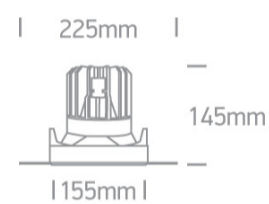

Downloads

Dimensions

Must be ordered separately

89040

89048

Related items

89048T

89050L

Physical Specification

Item Group

06 Downlights Fixed LED

Family	The COB Dark Light Range
Order Code	10150T/W/W
Colour	White
Material	Die Cast
Shape	Circular
Height	145mm
Diameter	155mm
Cutout Hole Diameter	170mm
Recessed trimless ceiling	Yes
Depth Required	160mm
Indoor	Yes
Adjustable	No

Electrical Characteristics

Fitting

Input Type	Constant Current
Input Current	1050mA/1400mA
Voltage	36V
Safety Class	
Power(Watts)	38W/50W
IP Rating	IP20
Light Source	LED built in
LED Type	COB
LED Brand	Luminus
Cable Length	50cm
F Mark	

Illumination Data

Colour Temperature	3000K
--------------------	-------

Lumen Output	2500lm/3500lm
Light Efficiency	70lm/W
CRI	90
Beam Angle	24°
Illumination Diagram	
Dark Light	Yes

Packing Info

Box Length	23cm
Box Width	17,5cm
Box Height	16cm
Box Weight	1,3Kg
Pcs/Carton	6
Barcode	5291889047841
HS Code	9405409900