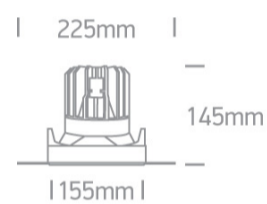

06 Downlights Fixed LED>The COB Dark Light Range

10150T/W/C

38W/50W Trimless Dark Light Range COB LED downlight, IP20

Requires 1050mA/1400mA LED driver.

Complies with standard EN60598-1 and any other specific standards.

Downloads

Dimensions

Must be ordered separately

89040

89048

Related items

89048T

89050L

Physical Specification

Item Group

06 Downlights Fixed LED

Family	The COB Dark Light Range
Order Code	10150T/W/C
Colour	White
Material	Die Cast
Shape	Circular
Height	145mm
Diameter	155mm
Cutout Hole Diameter	170mm
Recessed trimless ceiling	Yes
Depth Required	160mm
Indoor	Yes
Adjustable	No

Illumination Data

Colour Temperature	4000K
--------------------	-------

Lumen Output	2700lm/3750lm
Light Efficiency	75lm/W
CRI	90
Beam Angle	24°
Illumination Diagram	
Dark Light	Yes

Packing Info

Box Length	23cm
Box Width	17,5cm
Box Height	16cm
Box Weight	1,3Kg
Pcs/Carton	6
Barcode	5291889047834
HS Code	9405409900