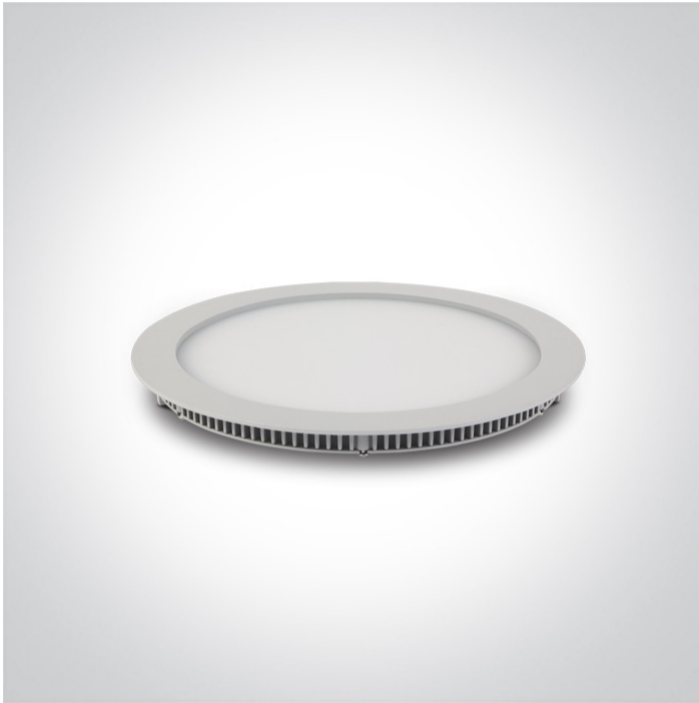

06 Downlights Fixed LED>Round Recessed Panels 18-40W

## 10130FA/W/W

30W slim downlight LED, IP40, ideal for commercial applications such as offices, galleries and showrooms.

Supplied with 700mA non-dimmable LED driver.

Complies with standard EN60598-1 and any other specific standards.

### Physical Specification

Item Group	06 Downlights Fixed LED
Family	Round Recessed Panels 18-40W
Order Code	10130FA/W/W
Colour	White
Material	Die Cast
Diffuser Material	Acrylic
Shape	Circular

Height	22mm
Diameter	295mm
Cutout Hole Diameter	285mm
Recessed Ceiling	Yes
Depth Required	50mm
Indoor	Yes
Adjustable	No