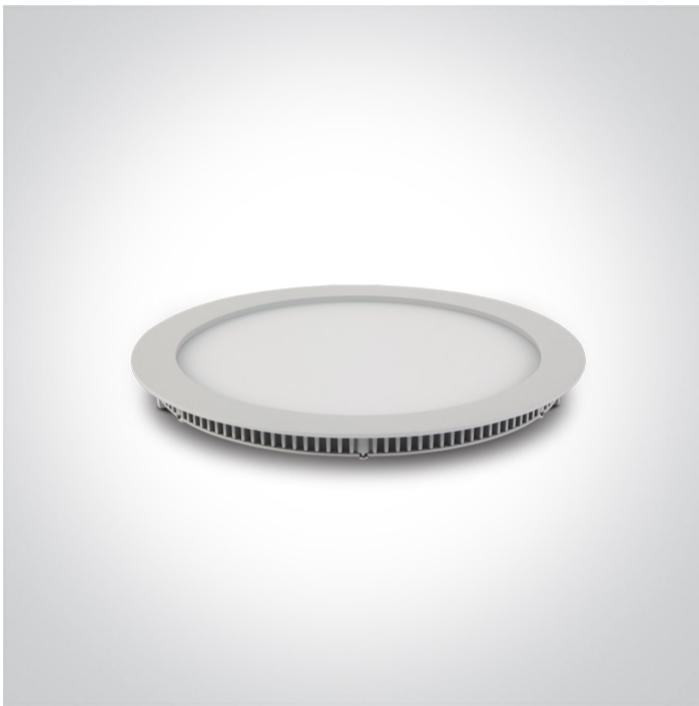

06 Downlights Fixed LED>Round Recessed Panels 18-40W

## 10130FA/W/D

30W slim downlight LED, IP40, ideal for commercial applications such as offices, galleries and showrooms.

Supplied with 700mA non-dimmable LED driver.

Complies with standard EN60598-1 and any other specific standards.

### Physical Specification

Item Group	06 Downlights Fixed LED
Family	Round Recessed Panels 18-40W
Order Code	10130FA/W/D
Colour	White
Material	Die Cast
Diffuser Material	Acrylic
Shape	Circular

Height	22mm
Diameter	295mm
Cutout Hole Diameter	285mm
Recessed Ceiling	Yes
Depth Required	50mm
Indoor	Yes
Adjustable	No