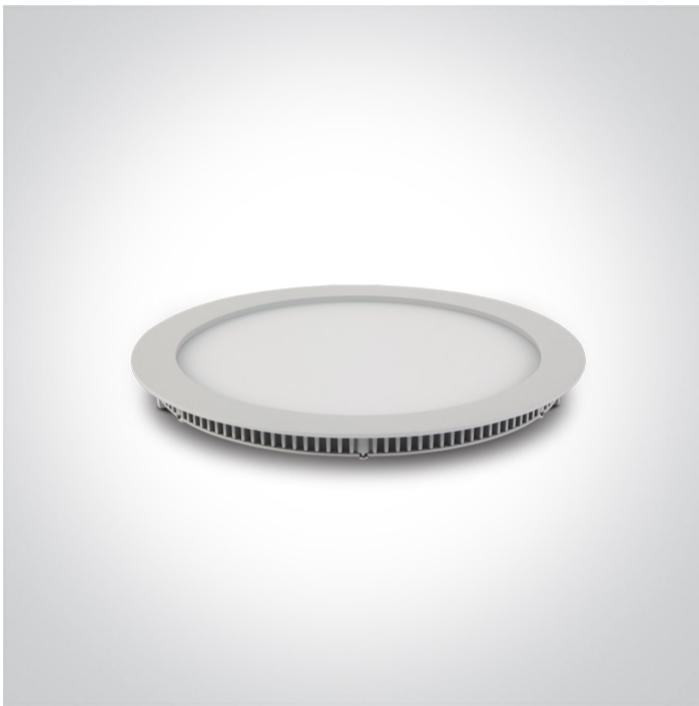

06 Downlights Fixed LED>Round Recessed Panels 18-40W

10130FA/W/C

30W slim downlight LED, IP40, ideal for commercial applications such as offices, galleries and showrooms.

Supplied with 700mA non-dimmable LED driver.

Complies with standard EN60598-1 and any other specific standards.

Downloads

Dimensions

Gallery

Physical Specification

Item Group	06 Downlights Fixed LED
Family	Round Recessed Panels 18-40W
Order Code	10130FA/W/C
Colour	White
Material	Die Cast
Diffuser Material	Acrylic
Shape	Circular

Height	22mm
Diameter	295mm
Cutout Hole Diameter	285mm
Recessed Ceiling	Yes
Depth Required	50mm
Indoor	Yes
Adjustable	No

Electrical Characteristics

Gear	External-Included
Fitting + Driver	
Input Voltage	220-240V
50 Hz	Yes
60 Hz	Yes
Safety Class	
Power(Watts)	30W
IP Rating	IP40
Light Source	LED built in
Dimmable	No
F Mark	

Fitting	
Input Type	Constant Current
Input Current	700mA
Voltage	34,7V
Safety Class	
Power(Watts)	24,3W
IP Rating	IP40
Light Source	LED built in
LED Type	SMD 2835

LED Brand	Epistar
LED Number	144
Gear	
Gear Type	Led Driver
Input Voltage	220-240V
50 Hz	Yes
60 Hz	Yes
Power(Watts)	30W
Power Factor	0,9
Constant Current	Yes
700mA	27-42V
IP Rating	IP20
Safety Class	
Dimmable	No
Ambient Temp	50°C
Operating Temp	75°C
Housing Material	Plastic
Brand	Lifud