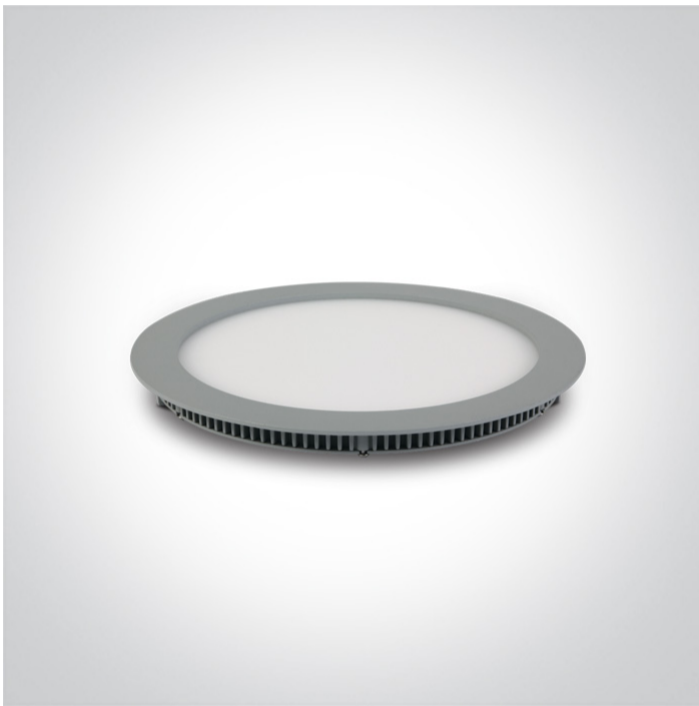

06 Downlights Fixed LED>Round Recessed Panels 18-40W

10130FA/G/C

30W slim downlight LED, IP40, ideal for commercial applications such as offices, galleries and showrooms.

Supplied with 700mA non-dimmable LED driver.

Complies with standard EN60598-1 and any other specific standards.

Downloads

Dimensions

Gallery

Physical Specification

Item Group	06 Downlights Fixed LED
Family	Round Recessed Panels 18-40W
Order Code	10130FA/G/C
Colour	Grey
Material	Die Cast
Diffuser Material	Acrylic
Shape	Circular

Height	22mm
Diameter	295mm
Cutout Hole Diameter	285mm
Recessed Ceiling	Yes
Depth Required	50mm
Indoor	Yes
Adjustable	No

Electrical Characteristics

Gear	External-Included
Fitting + Driver	
Input Voltage	220-240V
50 Hz	Yes
60 Hz	Yes
Safety Class	
Power(Watts)	30W
IP Rating	IP40
Light Source	LED built in
Dimmable	No
F Mark	

Fitting	
Input Type	Constant Current
Input Current	700mA
Voltage	34,7V
Safety Class	
Power(Watts)	24,3W
IP Rating	IP40
Light Source	LED built in
LED Type	SMD 2835

LED Brand	Epistar
LED Number	144
Gear	
Gear Type	Led Driver
Input Voltage	220-240V
50 Hz	Yes
60 Hz	Yes
Power(Watts)	30W
Power Factor	0,9
Constant Current	Yes
700mA	27-42V
IP Rating	IP20
Safety Class	
Dimmable	No
Ambient Temp	50°C
Operating Temp	75°C
Housing Material	Plastic
Brand	Lifud