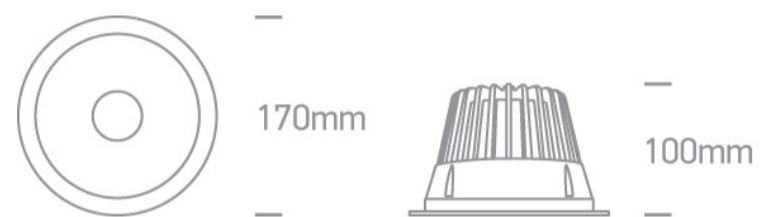

06 Downlights Fixed LED>Dark Light Pro Range

10130ED/W/BS/W

30W COB LED recessed downlight, for general lighting applications.

Complete with 750mA driver.

Complies with standard EN60598-1 and any other specific standards.

Downloads

Dimensions

Physical Specification

Item Group	06 Downlights Fixed LED
Family	Dark Light Pro Range
Order Code	10130ED/W/BS/W
Colour	White-Brass
Material	Aluminium
Shape	Circular
Height	100mm
Diameter	170mm
Cutout Hole Diameter	145mm
Recessed Ceiling	Yes
Depth Required	130mm
Indoor	Yes

Illumination Data

Colour Temperature	3000K
Lumen Output	2100lm
Light Efficiency	70lm/W
CRI	80
Beam Angle	60°
Illumination Diagram	
Dark Light	Yes

Packing Info

Box Length	17,5cm
Box Width	12cm
Box Height	18cm
Pcs/Carton	20
Barcode	5291889058694
HS Code	9405409900