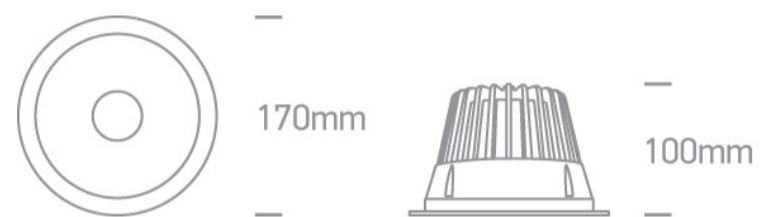

06 Downlights Fixed LED>Dark Light Pro Range

10130ED/W/B/W

30W COB LED recessed downlight, for general lighting applications.

Complete with 750mA driver.

Complies with standard EN60598-1 and any other specific standards.

Downloads

Dimensions

Physical Specification

| | |
|----------------------|-------------------------|
| Item Group | 06 Downlights Fixed LED |
| Family | Dark Light Pro Range |
| Order Code | 10130ED/W/B/W |
| Colour | White-Black |
| Material | Aluminium |
| Shape | Circular |
| Height | 100mm |
| Diameter | 170mm |
| Cutout Hole Diameter | 145mm |
| Recessed Ceiling | Yes |
| Depth Required | 130mm |
| Indoor | Yes |