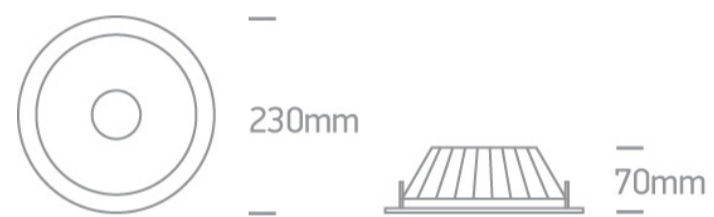

06 Downlights Fixed LED>The COB Downlight Range Aluminium

10130C/W/W

30W COB LED recessed downlight, IP20.

Complete with 850mA driver.

Complies with standard EN60598-1 and any other specific standards.

Downloads

Dimensions

Physical Specification

Product Type	Gear
Item Group	06 Downlights Fixed LED
Family	The COB Downlight Range Aluminium
Order Code	10130C/W/W
Colour	White
Material	Aluminium
Shape	Circular
Height	70mm
Diameter	230mm
Cutout Hole Diameter	210mm
Recessed Ceiling	Yes
Depth Required	120mm