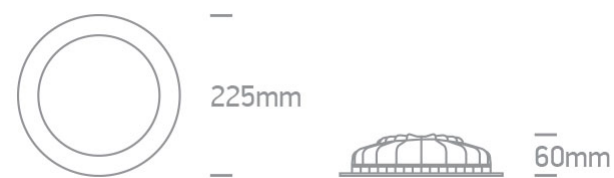

### Dimensions

### Physical Specification

Item Group	06 Downlights Fixed LED
Family	The Dark Light Dome Reflector
Order Code	10122FD/W/W
Colour	White
Material	Die Cast
Shape	Circular
Height	60mm

Diameter	225mm
Cutout Hole Diameter	210mm
Recessed Ceiling	Yes
Depth Required	90mm
Indoor	Yes
Adjustable	No