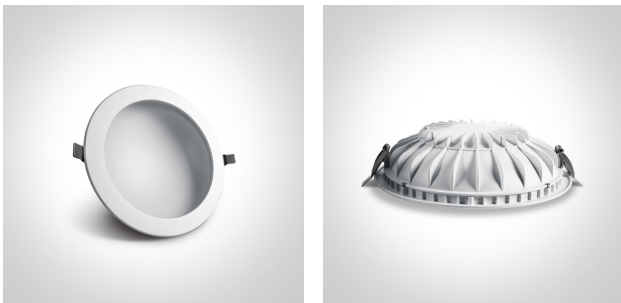

## 10122FD/W/W

22W LED Dark Light Dome Reflector, IP20..

Complete with 600mA driver.

Complies with standard EN60598-1 and any other specific standards.

### Physical Specification

Item Group	06 Downlights Fixed LED
Family	The Dark Light Dome Reflector
Order Code	10122FD/W/W
Colour	White
Material	Die Cast
Shape	Circular
Height	60mm

Diameter	225mm
Cutout Hole Diameter	210mm
Recessed Ceiling	Yes
Depth Required	90mm
Indoor	Yes
Adjustable	No