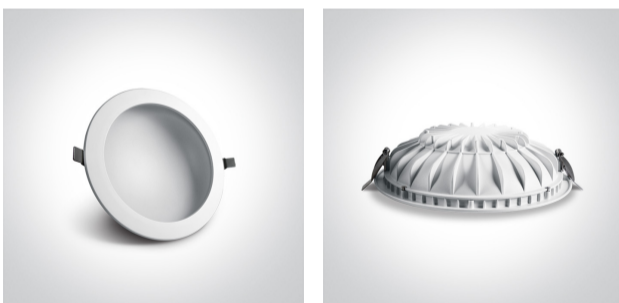

06 Downlights Fixed LED>The Dark Light Dome Reflector

10122FD/W/C

22W LED Dark Light Dome Reflector, IP20..

Complete with 600mA driver.

Complies with standard EN60598-1 and any other specific standards.

Downloads

Dimensions

Gallery

Physical Specification

Item Group	06 Downlights Fixed LED
Family	The Dark Light Dome Reflector
Order Code	10122FD/W/C
Colour	White
Material	Die Cast
Shape	Circular
Height	60mm

Diameter	225mm
Cutout Hole Diameter	210mm
Recessed Ceiling	Yes
Depth Required	90mm
Indoor	Yes
Adjustable	No