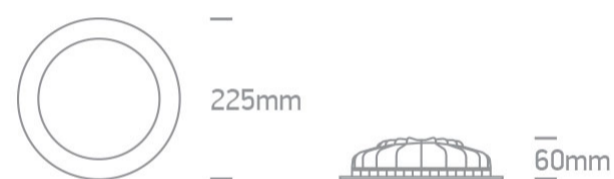

06 Downlights Fixed LED>The Dark Light Dome Reflector

10122FD/W/C

22W LED Dark Light Dome Reflector, IP20..

Complete with 600mA driver.

Complies with standard EN60598-1 and any other specific standards.

Downloads

Dimensions

Gallery

Physical Specification

Item Group	06 Downlights Fixed LED
Family	The Dark Light Dome Reflector
Order Code	10122FD/W/C
Colour	White
Material	Die Cast
Shape	Circular
Height	60mm

Diameter	225mm
Cutout Hole Diameter	210mm
Recessed Ceiling	Yes
Depth Required	90mm
Indoor	Yes
Adjustable	No