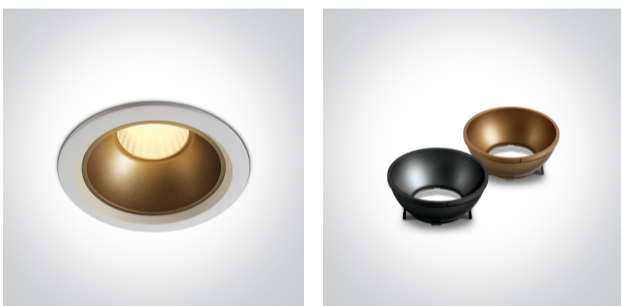

02 Recessed Spots Fixed LED>The Retro Dark Light Range

10120Z/W/W

20W Recessed Dark Light LED spot with black and brass reflector, IP20.

Supplied with Black & Brass reflectors.

Complete with 500mA driver.

Complies with standard EN60598-1 and any other specific standards.

Downloads

Dimensions

Gallery

Physical Specification

Item Group	02 Recessed Spots Fixed LED
Family	The Retro Dark Light Range
Order Code	10120Z/W/W
Colour	White
Material	Die Cast + Plastic
Shape	Circular
Height	85mm