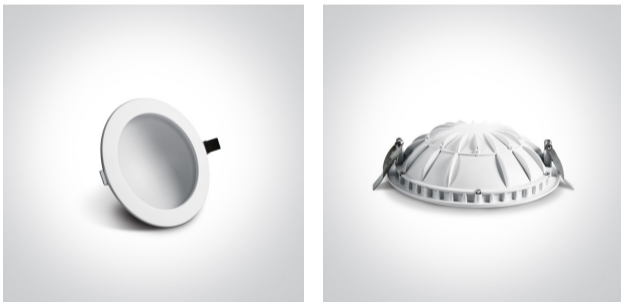

06 Downlights Fixed LED>The Dark Light Dome Reflector

10116FD/W/C

16W LED Dark Light Dome Reflector, IP20..

Complete with 300mA driver.

Complies with standard EN60598-1 and any other specific standards.

Downloads

Dimensions

Gallery

Physical Specification

Item Group	06 Downlights Fixed LED
Family	The Dark Light Dome Reflector
Order Code	10116FD/W/C
Colour	White
Material	Die Cast
Shape	Circular
Height	50mm

Diameter	170mm
Cutout Hole Diameter	155mm
Recessed Ceiling	Yes
Depth Required	80mm
Indoor	Yes
Adjustable	No