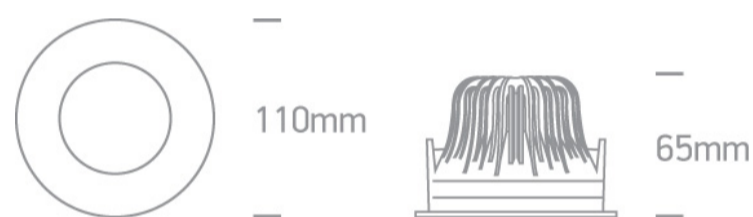

06 Downlights Fixed LED>The Outdoor/Bathroom IP65 Range

10115G/W/C

15W LED recessed downlight, IP65. Suitable for Indoor/Outdoor installation..

Complete with 350mA driver.

Complies with standard EN60598-1 and any other specific standards.

Downloads

Dimensions

Gallery

Physical Specification

Item Group	06 Downlights Fixed LED
Family	The Outdoor/Bathroom IP65 Range
Order Code	10115G/W/C
Colour	White
Material	Die Cast
Shape	Circular
Height	65mm

Diameter	110mm
Cutout Hole Diameter	100mm
Recessed Ceiling	Yes
Depth Required	95mm
Indoor	Yes
Outdoor	Yes
Adjustable	No

Electrical Characteristics

Gear	External-Included
Fitting + Driver	
Input Voltage	220-240V
50 Hz	Yes
60 Hz	Yes
Safety Class	
Power(Watts)	15W
IP Rating	IP65
Light Source	LED built in
Dimmable	No
Cable Length	200cm
F Mark	