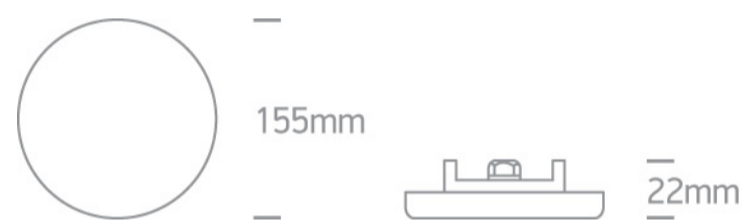

Dimensions