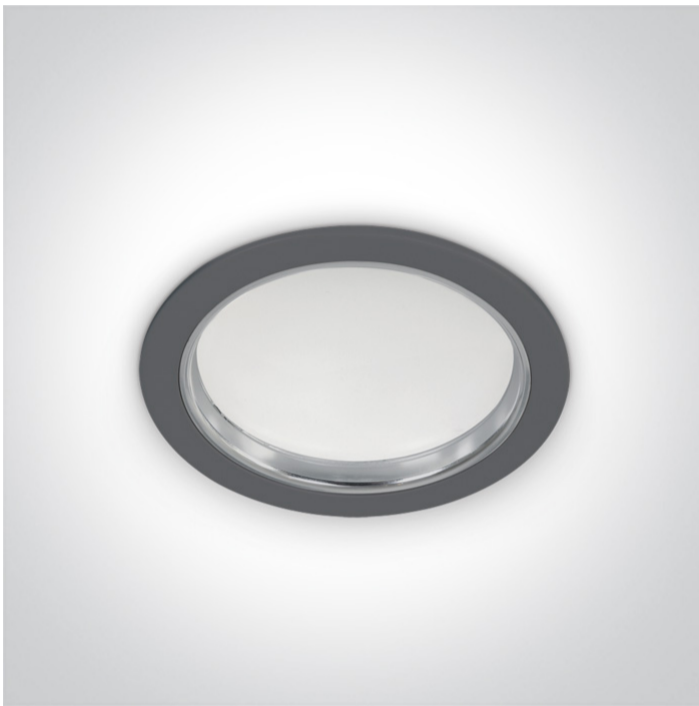

06 Downlights Fixed LED>The Chrome Bezel Range

10115/G/C

15W SMD LED recessed downlight, chrome bezel range, IP44.

Complete with 300mA driver.

Complies with standard EN60598-1 and any other specific standards.

Downloads

Dimensions

Physical Specification

Item Group	06 Downlights Fixed LED
Family	The Chrome Bezel Range
Order Code	10115/G/C
Colour	Grey
Material	Aluminium
Shape	Circular
Height	115mm
Diameter	185mm
Cutout Hole Diameter	160mm
Recessed Ceiling	Yes
Depth Required	150mm
Indoor	Yes