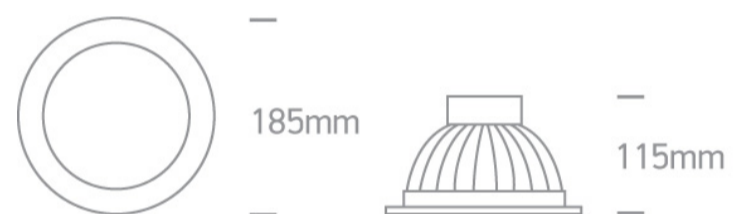

06 Downlights Fixed LED>The Chrome Bezel Range

10115/G/C

15W SMD LED recessed downlight, chrome bezel range, IP44.

Complete with 300mA driver.

Complies with standard EN60598-1 and any other specific standards.

Downloads

Dimensions

Physical Specification

Item Group	06 Downlights Fixed LED
Family	The Chrome Bezel Range
Order Code	10115/G/C
Colour	Grey
Material	Aluminium
Shape	Circular
Height	115mm
Diameter	185mm
Cutout Hole Diameter	160mm
Recessed Ceiling	Yes
Depth Required	150mm
Indoor	Yes

Illumination Data

Colour Temperature	4000K
Lumen Output	1050lm
Light Efficiency	70lm/W
CRI	80
Beam Angle	120°
Illumination Diagram	

Packing Info

Box Length	20cm
Box Width	20cm
Box Height	12cm
Box Weight	0,550kg
Pcs/Carton	8
Barcode	5291889034155
HS Code	9405409900