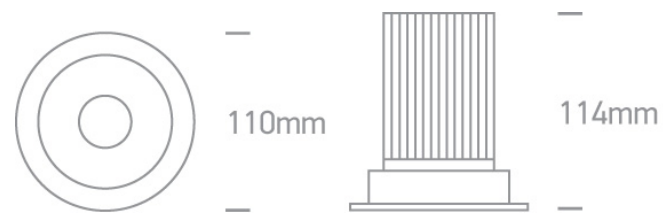

06 Downlights Fixed LED>The COB Dark Light Range

10113A/W/W

13W COB LED recessed downlight, IP20.

Complete with 350mA driver.

Complies with standard EN60598-1 and any other specific standards.

Downloads

Dimensions

Gallery

Physical Specification

Item Group	06 Downlights Fixed LED
Family	The COB Dark Light Range
Order Code	10113A/W/W
Colour	White
Material	Aluminium
Shape	Circular
Height	114mm

Diameter	110mm
Cutout Hole Diameter	95mm
Recessed Ceiling	Yes
Depth Required	130mm
Indoor	Yes
Adjustable	No