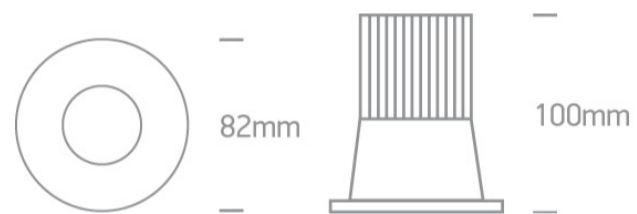

02 Recessed Spots Fixed LED>The COB Dark Light IP44 Range

10112TP/W/EW

12W COB LED recessed spot, IP44, for general application. Suitable for bathroom installation.

Requires 700mA constant current driver.

Complies with standard EN60598-1 and any other specific standards.

Downloads

Dimensions

Gallery

Must be ordered separately

89015A

Related items

89015AT

Physical Specification

Item Group	02 Recessed Spots Fixed LED
Family	The COB Dark Light IP44 Range
Order Code	10112TP/W/EW
Colour	White
Material	Die Cast
Shape	Circular
Height	100mm
Diameter	82mm
Cutout Hole Diameter	75mm
Recessed Ceiling	Yes
Depth Required	110mm
Indoor	Yes
Adjustable	No

Epistar
40cm

Illumination Data

Colour Temperature	
Lumen Output	
Light Efficiency	
CRI	
Beam Angle	
Illumination Diagram	
Dark Light	

2700K
1100lm
91,67lm/W
80
38°

Yes

Packing Info

Box Length	
Box Width	
Box Height	
Box Weight	
Pcs/Carton	
Barcode	
HS Code	