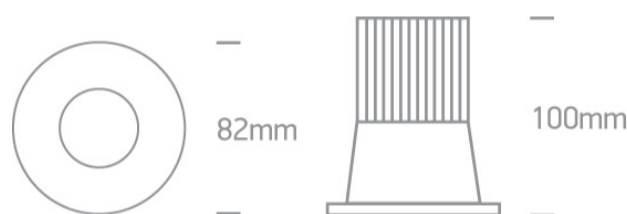

02 Recessed Spots Fixed LED>The COB Dark Light IP44 Range

10112TP/W/C

12W COB LED recessed spot, IP44, for general application. Suitable for bathroom installation.

Requires 700mA constant current driver.

Complies with standard EN60598-1 and any other specific standards.

Downloads

Dimensions

Gallery

Must be ordered separately

89015A

Related items

89015AT

Physical Specification

Item Group	02 Recessed Spots Fixed LED
Family	The COB Dark Light IP44 Range
Order Code	10112TP/W/C
Colour	White
Material	Die Cast
Shape	Circular
Height	100mm
Diameter	82mm
Cutout Hole Diameter	75mm
Recessed Ceiling	Yes
Depth Required	110mm
Indoor	Yes
Adjustable	No

Epistar
40cm

Illumination Data

Colour Temperature	4000K
Lumen Output	1100lm
Light Efficiency	91,67lm/W
CRI	80
Beam Angle	38°
Illumination Diagram	
Dark Light	Yes

4000K
1100lm
91,67lm/W
80
38°

Yes

Packing Info