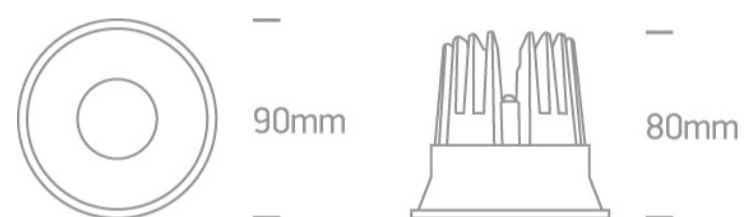

## 10112TD/B/W

12W Recessed Dark Light LED spot with removable head, IP20.

Complete with 300mA driver.

Complies with standard EN60598-1 and any other specific standards.

### Dimensions

### Physical Specification

Item Group	02 Recessed Spots Fixed LED
Family	The 12W Dark Light Range
Order Code	10112TD/B/W
Colour	Black
Material	Die Cast
Shape	Circular
Height	80mm
Diameter	90mm
Cutout Hole Diameter	82mm
Recessed Ceiling	Yes
Depth Required	100mm
Indoor	Yes