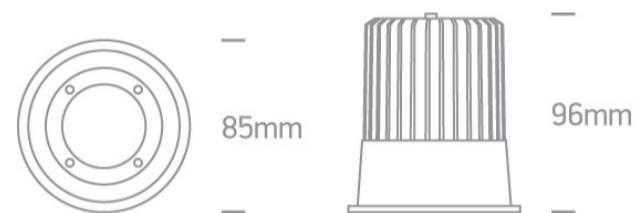

02 Recessed Spots Fixed LED>The COB Dark Light Range

10112L/W/W

12W Dark Light COB LED recessed spot with interchangeable reflector.

Reflector must be ordered separately.

Requires 700mA driver.

Complies with standard EN60598-1 and any other specific standards.

Downloads

Dimensions

Must be ordered separately

10112LR/B

10112LR/BS

10112LR/C

10112LR/CU

10112LR/G

10112LR/W

89015A

Related items

89015AT

Physical Specification

Item Group	02 Recessed Spots Fixed LED
Family	The COB Dark Light Range
Order Code	10112L/W/W
Colour	White
Material	Aluminium
Shape	Circular
Height	96mm
Diameter	85mm
Cutout Hole Diameter	75mm
Recessed Ceiling	Yes
Depth Required	100mm
Indoor	Yes
Adjustable	No

Electrical Characteristics

Fitting	
Input Type	Constant Current
Input Current	700mA
Safety Class	III
Power(Watts)	12W
IP Rating	IP20
Light Source	LED built in
LED Type	COB

LED Brand	Epistar
LED Number	1
Cable Length	40cm
F Mark	