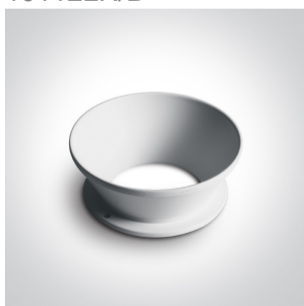

02 Recessed Spots Fixed LED>The COB Dark Light Range

10112L/B/W

12W Dark Light COB LED recessed spot with interchangeable reflector.

Reflector must be ordered separately.

Requires 700mA driver.

Complies with standard EN60598-1 and any other specific standards.

Downloads

Dimensions

Must be ordered separately

10112LR/B

10112LR/BS

10112LR/C

10112LR/CU

10112LR/G

10112LR/W

89015A

Related items

89015AT

Physical Specification

Item Group	02 Recessed Spots Fixed LED
Family	The COB Dark Light Range
Order Code	10112L/B/W
Colour	Black
Material	Aluminium
Shape	Circular
Height	96mm
Diameter	85mm
Cutout Hole Diameter	75mm
Recessed Ceiling	Yes
Depth Required	100mm
Indoor	Yes
Adjustable	No