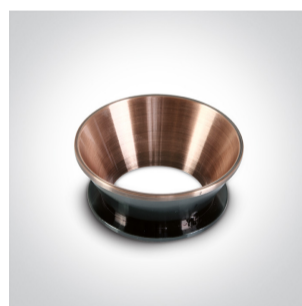

02 Recessed Spots Fixed LED>The COB Dark Light Range

10112L/B/W

12W Dark Light COB LED recessed spot with interchangeable reflector.

Reflector must be ordered separately.

Requires 700mA driver.

Complies with standard EN60598-1 and any other specific standards.

Downloads

Dimensions

Must be ordered separately

10112LR/B

10112LR/BS

10112LR/C

10112LR/CU

10112LR/G

10112LR/W

89015A

Related items

89015AT

Physical Specification

Item Group	02 Recessed Spots Fixed LED
Family	The COB Dark Light Range
Order Code	10112L/B/W
Colour	Black
Material	Aluminium
Shape	Circular
Height	96mm
Diameter	85mm
Cutout Hole Diameter	75mm
Recessed Ceiling	Yes
Depth Required	100mm
Indoor	Yes
Adjustable	No