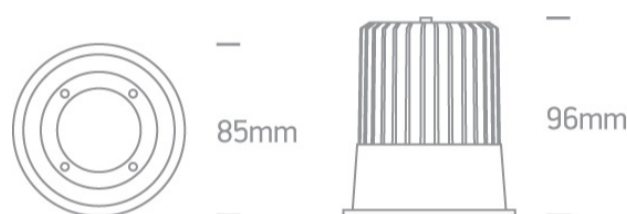

02 Recessed Spots Fixed LED>The COB Dark Light Range

10112L/B/W

12W Dark Light COB LED recessed spot with interchangeable reflector.

Reflector must be ordered separately.

Requires 700mA driver.

Complies with standard EN60598-1 and any other specific standards.

Downloads

Dimensions

Must be ordered separately

10112LR/B

10112LR/BS

10112LR/C

10112LR/CU

10112LR/G

10112LR/W

89015A

Related items

89015AT

Physical Specification

Item Group	02 Recessed Spots Fixed LED
Family	The COB Dark Light Range
Order Code	10112L/B/W
Colour	Black
Material	Aluminium
Shape	Circular
Height	96mm
Diameter	85mm
Cutout Hole Diameter	75mm
Recessed Ceiling	Yes
Depth Required	100mm
Indoor	Yes
Adjustable	No

Electrical Characteristics

Fitting	
Input Type	Constant Current
Input Current	700mA
Safety Class	III
Power(Watts)	12W
IP Rating	IP20
Light Source	LED built in
LED Type	COB

LED Brand	Epistar
LED Number	1
Cable Length	40cm
F Mark	