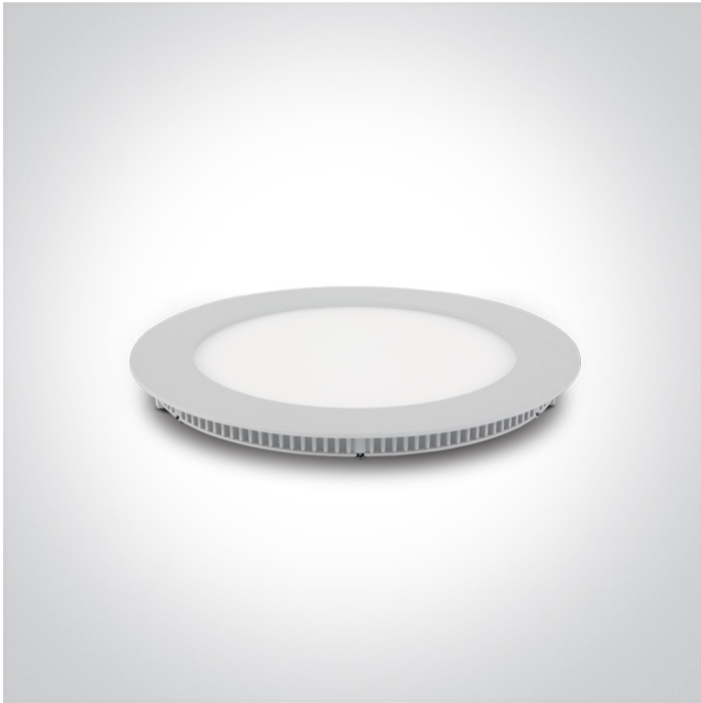

06 Downlights Fixed LED>Round Recessed Panels 3-12W

## 10112FA/W/W

12W slim downlight LED, IP40, ideal for commercial applications such as offices, galleries and showrooms.

Supplied with 250mA non-dimmable LED driver.

Complies with standard EN60598-1 and any other specific standards.

### Physical Specification

Item Group

06 Downlights Fixed LED

Family

Round Recessed Panels 3-12W

Order Code	10112FA/W/W
Colour	White
Material	Die Cast
Diffuser Material	Acrylic
Shape	Circular
Height	22mm
Diameter	173mm
Cutout Hole Diameter	155mm
Recessed Ceiling	Yes
Depth Required	50mm
Indoor	Yes
Adjustable	No