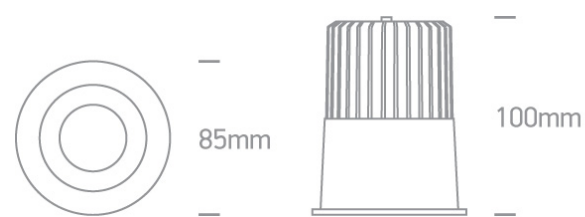

## 10112E/W/C

12 W COB LED Dark Light recessed spot IP20.

Requires 700mA driver.

Complies with standard EN60598-1 and any other specific standards.

### Dimensions

### Must be ordered separately

89015A

Related items

89015AT

Physical Specification

Item Group	02 Recessed Spots Fixed LED
Family	The 12W Dark Light Range
Order Code	10112E/W/C
Colour	White
Material	Die Cast
Shape	Circular
Height	100mm
Diameter	85mm
Cutout Hole Diameter	75mm
Recessed Ceiling	Yes
Depth Required	110mm
Indoor	Yes
Adjustable	No