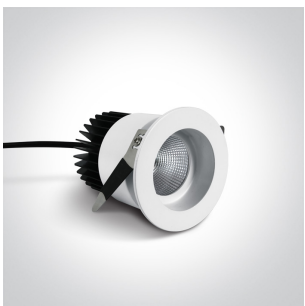

02 Recessed Spots Fixed LED>The 12W Dark Light Range

## 10112E/W/C

12 W COB LED Dark Light recessed spot IP20.

Requires 700mA driver.

Complies with standard EN60598-1 and any other specific standards.

### Must be ordered separately

89015A

Related items

89015AT

Physical Specification

Item Group	02 Recessed Spots Fixed LED
Family	The 12W Dark Light Range
Order Code	10112E/W/C
Colour	White
Material	Die Cast
Shape	Circular
Height	100mm
Diameter	85mm
Cutout Hole Diameter	75mm
Recessed Ceiling	Yes
Depth Required	110mm
Indoor	Yes
Adjustable	No