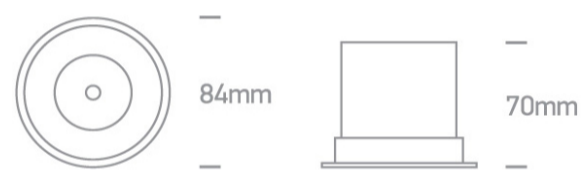

New 2020 Edition 2>Recessed Spots Fixed LED

10112DC/W/W

12W COB LED Dark light recessed spot with dark chrome reflector.

Requires 700mA driver.

Complies with standard EN60598-1 and any other specific standards.

Downloads

Dimensions

Must be ordered separately

89015A

Physical Specification

Item Group	New 2020 Edition 2
Family	Recessed Spots Fixed LED
Order Code	10112DC/W/W
Colour	White
Material	Die Cast
Shape	Circular

Height	70mm
Diameter	84mm
Cutout Hole Diameter	75mm
Recessed Ceiling	Yes
Depth Required	90mm
Indoor	Yes
Adjustable	No

Electrical Characteristics

Fitting

Input Type	Constant Current
Input Current	700mA
Voltage	18V
Safety Class	
Power(Watts)	12W
IP Rating	IP20
Light Source	LED built in
LED Type	COB
LED Brand	Bridgelux
Cable Length	40cm
F Mark	

Illumination Data

Colour Temperature	3000K
Lumen Output	1100lm
Light Efficiency	91,67lm/W
CRI	90
Beam Angle	36°
Illumination Diagram	

Dark Light

Yes

Packing Info

Pcs/Carton

50

Barcode