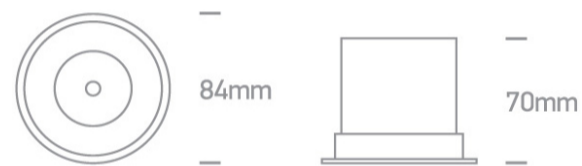

New 2020 Edition 2>Recessed Spots Fixed LED

10112DC/B/W

12W COB LED Dark light recessed spot with dark chrome reflector.

Requires 700mA driver.

Complies with standard EN60598-1 and any other specific standards.

Downloads

Dimensions

Must be ordered separately

89015A

Physical Specification

Item Group

New 2020 Edition 2

Family

Circular

Height	70mm
Diameter	84mm
Cutout Hole Diameter	75mm
Recessed Ceiling	Yes
Depth Required	90mm
Indoor	Yes
Adjustable	No

Electrical Characteristics

Fitting

Input Type	Constant Current
Input Current	700mA
Voltage	18V
Safety Class	
Power(Watts)	12W
IP Rating	IP20
Light Source	LED built in
LED Type	COB
LED Brand	Bridgelux
Cable Length	40cm
F Mark	

Illumination Data

Colour Temperature	3000K
Lumen Output	1100lm
Light Efficiency	91,67lm/W
CRI	90
Beam Angle	36°
Illumination Diagram	

Dark Light

Yes

Packing Info

Pcs/Carton

50

Barcode