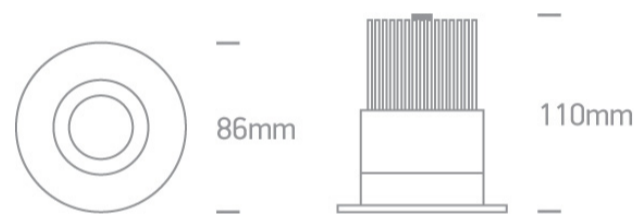

## 10112C/W/W

12W COB LED Dark Light recessed spot IP65.

Requires 700mA driver.

Complies with standard EN60598-1 and any other specific standards.

Downloads

Dimensions

Gallery

Must be ordered separately

89015A

Related items

89015AT

Physical Specification

Item Group	02 Recessed Spots Fixed LED
Family	The 12W Dark Light Range
Order Code	10112C/W/W
Colour	White
Material	Die Cast
Shape	Circular
Height	110mm
Diameter	86mm
Cutout Hole Diameter	75mm
Recessed Ceiling	Yes
Depth Required	135mm
Indoor	Yes
Outdoor	Yes
Adjustable	No

Electrical Characteristics

Fitting	
Input Type	Constant Current
Input Current	700mA
Safety Class	III
Power(Watts)	12W
IP Rating	IP65
Light Source	LED built in

LED Type
LED Brand
Cable Length
F Mark

COB
Epistar
40cm