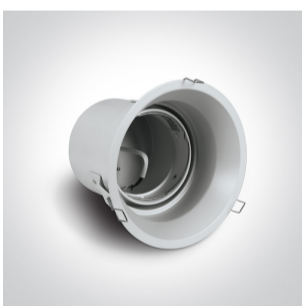

## 10110T/W

Dark Light Recessed R111 spot with G53 lampholder.

Complies with standard EN60598-1 and any other specific standards.

Downloads

Dimensions

Gallery

Physical Specification

Item Group

01 Recessed Spots Fixed

Family

The Dark Light Range

Order Code

10110T/W

Colour

White

Material

Pressed Metal

Shape

Circular

Height

170mm

Diameter	195mm
Cutout Hole Diameter	175mm
Recessed Ceiling	Yes
Depth Required	210mm
Indoor	Yes
Adjustable	No