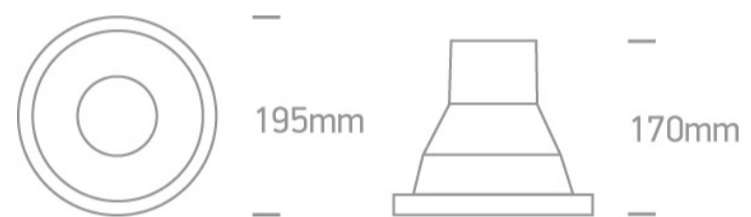

## 10110T/W

Dark Light Recessed R111 spot with G53 lampholder.

Complies with standard EN60598-1 and any other specific standards.

Downloads

Dimensions

Gallery

Physical Specification

Item Group

01 Recessed Spots Fixed

Family

The Dark Light Range

Order Code

10110T/W

Colour

White

Material

Pressed Metal

Shape

Circular

Height

170mm

Diameter	195mm
Cutout Hole Diameter	175mm
Recessed Ceiling	Yes
Depth Required	210mm
Indoor	Yes
Adjustable	No