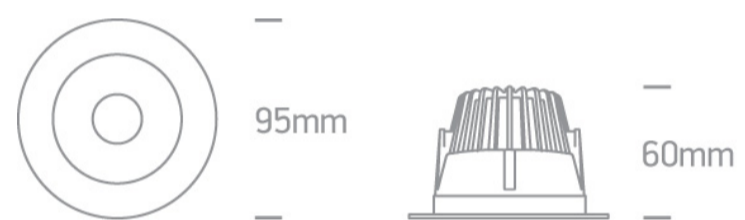

Downloads

Dimensions

Physical Specification

Item Group	06 Downlights Fixed LED
Family	Dark Light Pro Range
Order Code	10108ED/W/BS/W
Colour	White-Brass
Material	Aluminium
Shape	Circular
Height	60mm
Diameter	95mm
Cutout Hole Diameter	75mm
Recessed Ceiling	Yes
Depth Required	80mm
Indoor	Yes

Illumination Data

Colour Temperature	3000K
Lumen Output	560lm
Light Efficiency	70lm/W
CRI	80
Beam Angle	60°
Illumination Diagram	
Dark Light	Yes

Packing Info

Box Length	11,5cm
Box Width	11,5cm
Box Height	8cm
Pcs/Carton	50
Barcode	5291889058632
HS Code	9405409900