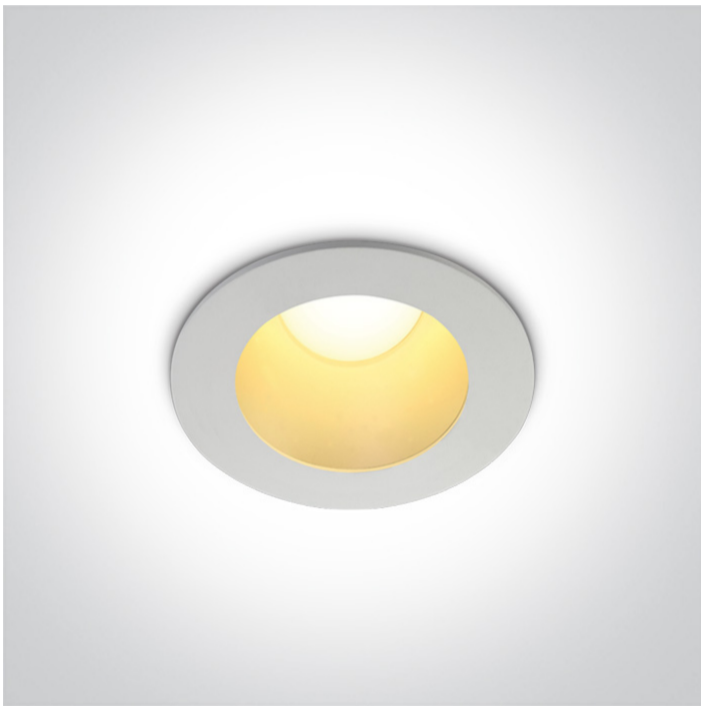

06 Downlights Fixed LED>Dark Light Pro Range

10108ED/W/BS/W

8W COB LED recessed downlight, for general lighting applications.

Complete with 300mA driver.

Complies with standard EN60598-1 and any other specific standards.

Downloads

Dimensions

Physical Specification

Item Group	06 Downlights Fixed LED
Family	Dark Light Pro Range
Order Code	10108ED/W/BS/W
Colour	White-Brass
Material	Aluminium
Shape	Circular
Height	60mm
Diameter	95mm
Cutout Hole Diameter	75mm
Recessed Ceiling	Yes
Depth Required	80mm
Indoor	Yes