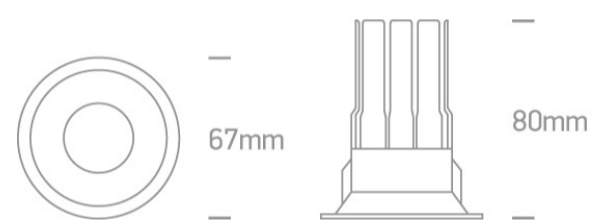

## 10107WP/W/W

7W COB LED recessed spot suitable for indoor and outdoor installation, IP44.

Requires 700mA driver.

Complies with standard EN60598-1 and any other specific standards.

### Dimensions

### Must be ordered separately

89015A

Related items

89015AT

Physical Specification

Item Group	02 Recessed Spots Fixed LED
Family	The COB Dark Light IP44 Range
Order Code	10107WP/W/W
Colour	White
Material	Die Cast
Shape	Circular
Height	80mm
Diameter	67mm
Cutout Hole Diameter	56mm
Recessed Ceiling	Yes
Depth Required	100mm
Indoor	Yes
Adjustable	No

## Illumination Data

Colour Temperature	3000K
Lumen Output	500lm
Light Efficiency	71,42lm/W
CRI	80
Beam Angle	38°
Illumination Diagram	
Dark Light	Yes

3000K
500lm
71,42lm/W
80
38°

Yes