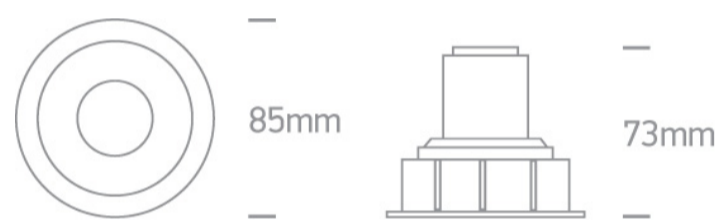

02 Recessed Spots Fixed LED>The COB Dark Light Range

10107K/B/W

7W COB LED Dark Light recessed spot IP20.

Requires 700mA driver.

Complies with standard EN60598-1 and any other specific standards.

Downloads

Dimensions

Gallery

Must be ordered separately

050104/B

050104/BS

050104/C

050104/CU

050104/W

89015A

Related items

89015AT

Physical Specification

Item Group	02 Recessed Spots Fixed LED
Family	The COB Dark Light Range
Order Code	10107K/B/W
Colour	Black
Material	Aluminium
Shape	Circular
Height	73mm
Diameter	85mm
Cutout Hole Diameter	76mm
Recessed Ceiling	Yes
Depth Required	100mm
Indoor	Yes
Adjustable	No

Cree
40cm

Illumination Data

Colour Temperature	3000K
Lumen Output	550lm
Light Efficiency	78,6lm/W
CRI	80
Beam Angle	35°
Illumination Diagram	
Dark Light	Yes

3000K
550lm
78,6lm/W
80
35°

Yes

Packing Info

Box Length	9,5cm
Box Width	9,5cm
Box Height	8,5cm
Box Weight	0,265kg
Pcs/Carton	30
Barcode	5291889054245
HS Code	9405409900