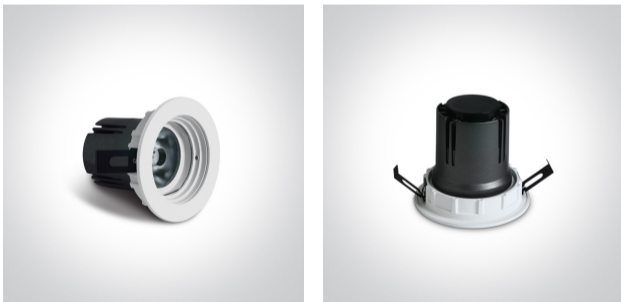

02 Recessed Spots Fixed LED>The COB Dark Light Range

10107K/B/W

7W COB LED Dark Light recessed spot IP20.

Requires 700mA driver.

Complies with standard EN60598-1 and any other specific standards.

Downloads

Dimensions

Gallery

Must be ordered separately