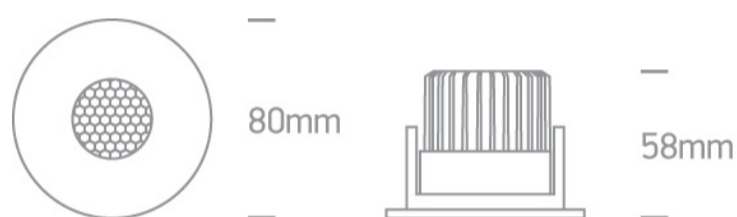

02 Recessed Spots Fixed LED>The COB IP54 Range

10107HC/W/W

7W LED recessed downlight with honeycomb, IP54. Suitable for bathroom installations.

Complies with standard EN60598-1 and any other specific standards.

Downloads

Dimensions

Gallery

Physical Specification

Item Group	02 Recessed Spots Fixed LED
Family	The COB IP54 Range
Order Code	10107HC/W/W
Colour	White
Material	Die Cast
Shape	Circular
Height	58mm

Diameter	80mm
Cutout Hole Diameter	68mm
Recessed Ceiling	Yes
Depth Required	75mm
Indoor	Yes
Outdoor	Yes
Adjustable	No

Electrical Characteristics

Fitting

Input Type	Constant Current
Input Current	700mA
Safety Class	
Power(Watts)	7W
IP Rating	IP54
Light Source	LED built in
LED Type	COB
LED Brand	Citizen
Cable Length	40cm
F Mark	

Illumination Data

Colour Temperature	3000K
Lumen Output	460lm
Light Efficiency	65,71lm/W
CRI	80
Beam Angle	36°
Illumination Diagram	
Dark Light	Yes

Packing Info

Box Length	8,3cm
Box Width	8,3cm
Box Height	6,3cm
Pcs/Carton	60
Barcode	5291889061489
HS Code	9405409900