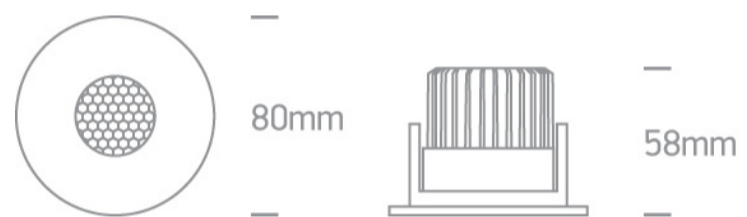

02 Recessed Spots Fixed LED>The COB IP54 Range

10107HC/B/W

7W LED recessed downlight with honeycomb, IP54. Suitable for bathroom installations.

Complies with standard EN60598-1 and any other specific standards.

Downloads

Dimensions

Physical Specification

Item Group	02 Recessed Spots Fixed LED
Family	The COB IP54 Range
Order Code	10107HC/B/W
Colour	Black
Material	Die Cast
Shape	Circular
Height	58mm
Diameter	80mm
Cutout Hole Diameter	68mm
Recessed Ceiling	Yes
Depth Required	75mm
Indoor	Yes