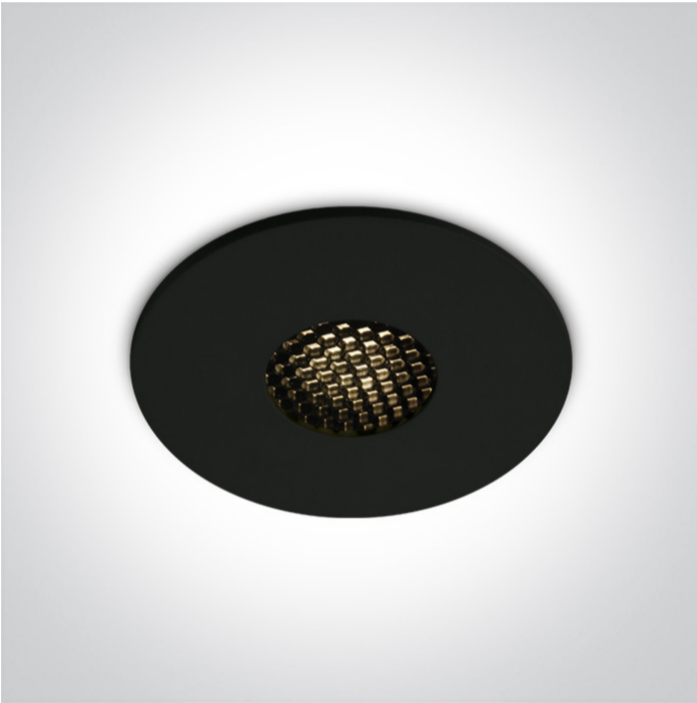

02 Recessed Spots Fixed LED>The COB IP54 Range

10107HC/B/W

7W LED recessed downlight with honeycomb, IP54. Suitable for bathroom installations.

Complies with standard EN60598-1 and any other specific standards.

Downloads

Dimensions

Physical Specification

Item Group	02 Recessed Spots Fixed LED
Family	The COB IP54 Range
Order Code	10107HC/B/W
Colour	Black
Material	Die Cast
Shape	Circular
Height	58mm
Diameter	80mm
Cutout Hole Diameter	68mm
Recessed Ceiling	Yes
Depth Required	75mm
Indoor	Yes

LED built in

LED Type

COB

LED Brand

Citizen

Cable Length

40cm

F Mark