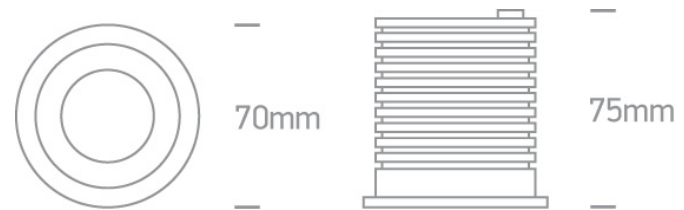

02 Recessed Spots Fixed LED>The Dark Light IP65 Range

10107H/W/C

IP65 7W COB LED Dark Light recessed spot ideal for bathroom installation.

Requires 700mA driver.

Complies with standard EN60598-1 and any other specific standards.

Downloads

Dimensions

Gallery

Must be ordered separately

89015A

Related items

89015AT

Physical Specification

Item Group	02 Recessed Spots Fixed LED
Family	The Dark Light IP65 Range
Order Code	10107H/W/C
Colour	White
Material	Aluminium
Shape	Circular
Height	75mm
Diameter	70mm
Cutout Hole Diameter	60mm
Recessed Ceiling	Yes
Depth Required	90mm
Indoor	Yes
Outdoor	Yes
Adjustable	No