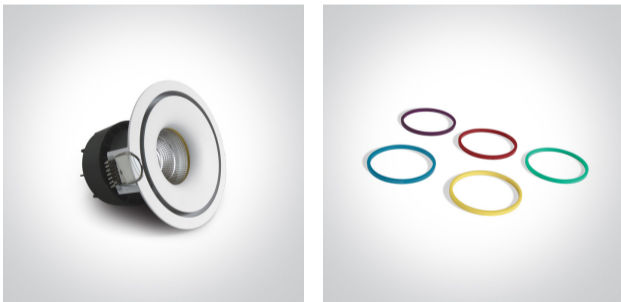

02 Recessed Spots Fixed LED>LED Decorative Range

10107C/W/W

7W COB LED recessed spot with interchangeable rings (ambient colour light), IP20.

Requires 700mA driver.

Complies with standard EN60598-1 and any other specific standards.

Downloads

Dimensions

Gallery

Must be ordered separately