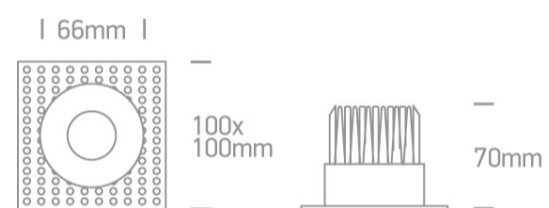

## 10107BT/W/W

7W LED trimless recessed downlight, IP54. Suitable for bathroom installations.

Complies with standard EN60598-1 and any other specific standards.

### Dimensions

### Physical Specification

Item Group	02 Recessed Spots Fixed LED
Family	The Trimless Range
Order Code	10107BT/W/W
Colour	White
Material	Die Cast
Shape	Circular
Height	70mm

Diameter	66mm
Cutout Hole Diameter	83mm
Recessed trimless ceiling	Yes
Depth Required	90mm
Indoor	Yes
Outdoor	Yes
Adjustable	No

## Illumination Data

Colour Temperature	3000K
Lumen Output	500lm
Light Efficiency	71,42lm/W
CRI	80
Beam Angle	38
Illumination Diagram	
Dark Light	Yes