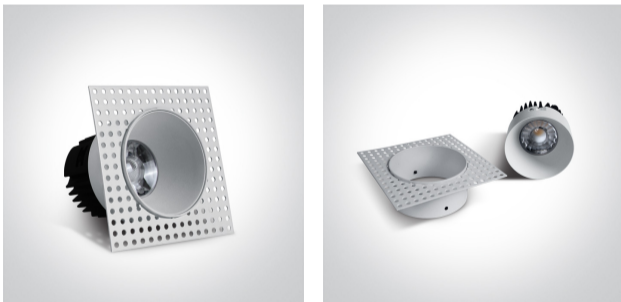

## 10107BT/W/W

7W LED trimless recessed downlight, IP54. Suitable for bathroom installations.

Complies with standard EN60598-1 and any other specific standards.

### Physical Specification

Item Group	02 Recessed Spots Fixed LED
Family	The Trimless Range
Order Code	10107BT/W/W
Colour	White
Material	Die Cast
Shape	Circular
Height	70mm

Diameter	66mm
Cutout Hole Diameter	83mm
Recessed trimless ceiling	Yes
Depth Required	90mm
Indoor	Yes
Outdoor	Yes
Adjustable	No