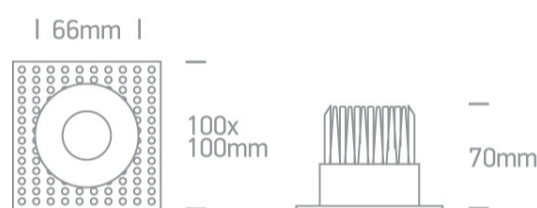

02 Recessed Spots Fixed LED>The Trimless Range

10107BT/B/W

7W LED trimless recessed downlight, IP54. Suitable for bathroom installations.

Complies with standard EN60598-1 and any other specific standards.

Downloads

Dimensions

Gallery

Physical Specification

Item Group	02 Recessed Spots Fixed LED
Family	The Trimless Range
Order Code	10107BT/B/W
Colour	Black
Material	Die Cast
Shape	Circular
Height	70mm

Diameter	66mm
Cutout Hole Diameter	83mm
Recessed trimless ceiling	Yes
Depth Required	90mm
Indoor	Yes
Outdoor	Yes
Adjustable	No

Electrical Characteristics

Fitting

Input Type	Constant Current
Input Current	700mA
Safety Class	
Power(Watts)	7W
IP Rating	IP54
Light Source	LED built in
LED Type	COB
LED Brand	Cree
Cable Length	40cm
F Mark	

Illumination Data

Colour Temperature	3000K
Lumen Output	500lm
Light Efficiency	71,42lm/W
CRI	80
Beam Angle	38°
Illumination Diagram	
Dark Light	Yes

Packing Info

Box Length	11cm
Box Width	11cm
Box Height	8cm
Box Weight	0,35kg
Pcs/Carton	30
Barcode	5291889061199
HS Code	9405409900