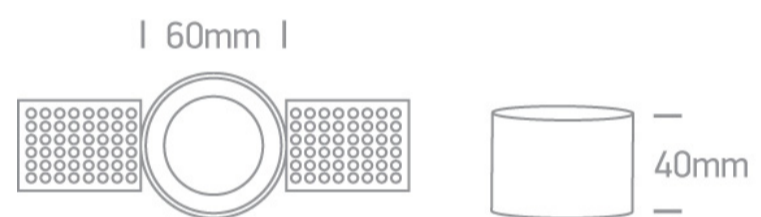

01 Recessed Spots Fixed > The Chill Out Trimless Range

10105TR/W

Trimless Dark Light Recessed MR16 spot with GU10 lampholder.

Complies with standard EN60598-1 and any other specific standards.

Downloads

Dimensions

Gallery

Physical Specification

Item Group	01 Recessed Spots Fixed
Family	The Chill Out Trimless Range
Order Code	10105TR/W
Colour	White
Material	Aluminium
Shape	Circular
Height	40mm

Diameter	60mm
Cutout Hole Diameter	65mm
Recessed trimless ceiling	Yes
Depth Required	120mm
Indoor	Yes
Adjustable	No

Electrical Characteristics

Gear	No
Fitting + Driver	
Input Voltage	100-240V
50 Hz	Yes
60 Hz	Yes
Safety Class	
Power(Watts)	50W
IP Rating	IP20
Light Source	Replaceable lamp
Lamp Holder	GU10
Number of Lamps	1
Dimmable	N/A
Cable Length	15cm
F Mark	