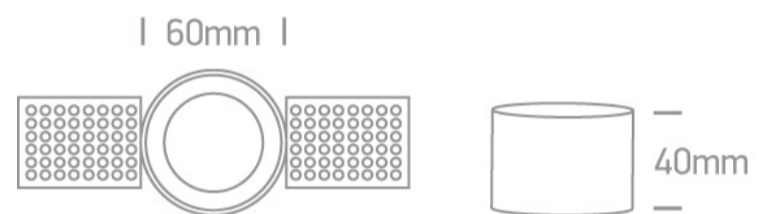

01 Recessed Spots Fixed > The Chill Out Trimless Range

10105TR/BS

Trimless Dark Light Recessed MR16 spot with GU10 lampholder.

Complies with standard EN60598-1 and any other specific standards.

Downloads

Dimensions

Gallery

Physical Specification

Item Group	01 Recessed Spots Fixed
Family	The Chill Out Trimless Range
Order Code	10105TR/BS
Colour	Brass
Material	Aluminium
Shape	Circular
Height	40mm

Diameter	60mm
Cutout Hole Diameter	65mm
Recessed trimless ceiling	Yes
Depth Required	120mm
Indoor	Yes
Adjustable	No

Electrical Characteristics

Gear	No
Fitting + Driver	
Input Voltage	100-240V
50 Hz	Yes
60 Hz	Yes
Safety Class	
Power(Watts)	50W
IP Rating	IP20
Light Source	Replaceable lamp
Lamp Holder	GU10
Number of Lamps	1
Dimmable	N/A
Cable Length	15cm
F Mark	