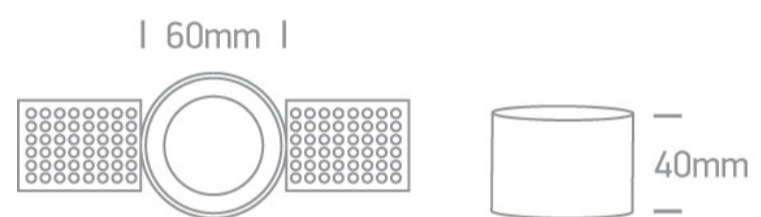

01 Recessed Spots Fixed > The Chill Out Trimless Range

10105TR/B

Trimless Dark Light Recessed MR16 spot with GU10 lampholder.

Complies with standard EN60598-1 and any other specific standards.

Downloads

Dimensions

Gallery

Physical Specification

Item Group	01 Recessed Spots Fixed
Family	The Chill Out Trimless Range
Order Code	10105TR/B
Colour	Black
Material	Aluminium
Shape	Circular
Height	40mm

Diameter	60mm
Cutout Hole Diameter	65mm
Recessed trimless ceiling	Yes
Depth Required	120mm
Indoor	Yes
Adjustable	No

Electrical Characteristics

Gear	No
Fitting + Driver	
Input Voltage	100-240V
50 Hz	Yes
60 Hz	Yes
Safety Class	
Power(Watts)	50W
IP Rating	IP20
Light Source	Replaceable lamp
Lamp Holder	GU10
Number of Lamps	1
Dimmable	N/A
Cable Length	15cm
F Mark	