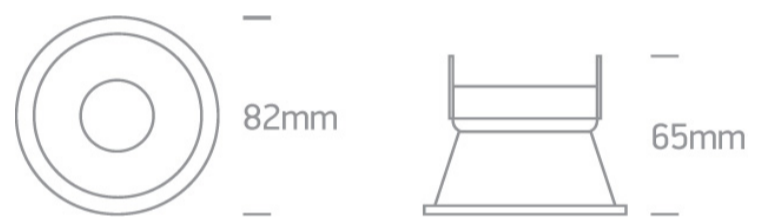

## 10105TG/B

Recessed semi trimless aluminium spot with GU10 lampholder.

Complies with standard EN60598-1 and any other specific standards.

### Dimensions