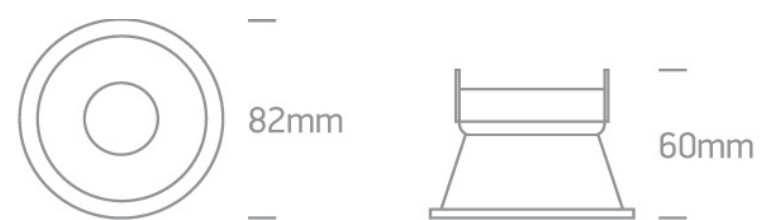

01 Recessed Spots Fixed > The Semi Trimless Dark Light Range

10105T/BE

Recessed semi trimless dark light MR16 spot with GU5,3 lampholder.

Complies with standard EN60598-1 and any other specific standards.

Downloads

Dimensions

Physical Specification

Item Group	01 Recessed Spots Fixed
Family	The Semi Trimless Dark Light Range
Order Code	10105T/BE
Colour	Beige
Material	Die Cast
Shape	Circular
Height	60mm
Diameter	82mm
Cutout Hole Diameter	75mm
Recessed Ceiling	Yes
Depth Required	130mm
Indoor	Yes

Yes

Packing Info

Box Length

8,5cm

Box Width

8,5cm

Box Height

6,7cm